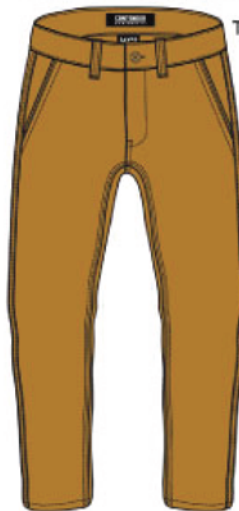

\$15.50

Scale	44	46	48	50	52	54	Delivery
Packing	T	2	3	3	2	1	1

OLD CITY CAMO

RED CAMO

(BACK)

9AP40 WASHED CARGO COTTON TWILL PANTS W/BELT

\$10.50

Scale	32	34	36	38	40	42	44	Delivery
Packing	W	1	1	1	1	1	1	1

RED

BLACK

WHITE

1TP18 COMFORT FIT STRETCHED COTTON TWILL PANTS

\$9.50

Scale	29	30	32	34	36	38	40	42	44	Delivery
Packing	S	1	1	1	1	1	1	1	1	1
	W			1	1	1	1	1	1	1

BLACK

GREY

TIMBER

KHAKI

9JP11 NON STRETCH COTTON TWILL JOGGER PANTS

\$7.50

Scale	S	M	L	XL	2XL	Delivery
Packing	H	4	4	2	2	1
	A	2	4	4	2	1

RED CAMO

GREY

ABLANCHE