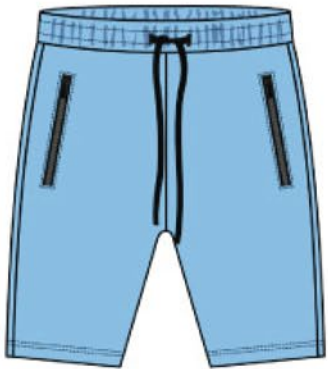

1TS31 TECH FLEECE SHORTS \$7.50

Scale	S	M	L	XL	2XL	3XL	Delivery
Packing	K	2	1	1	1	1	AT ONCE
	A	1	2	2	1		
	B		1	1	2	2	

WHITE

(BACK)

ROYAL

BLACK

SKY BLUE

H.CHARCOAL

RED

1TS66 TECH FLEECE BASKETBALL SHORT PANTS W/ BOTTOM RIB \$5.00

Scale	S	M	L	XL	2XL	3XL	4XL	5XL	6XL	Delivery
Packing	K	2	1	1	1	1				AT ONCE
	A	1	2	2	1	2				
	B		1	1	2		2	2	2	

BLACK

GREY

WHITE

YELLOW

ROYAL