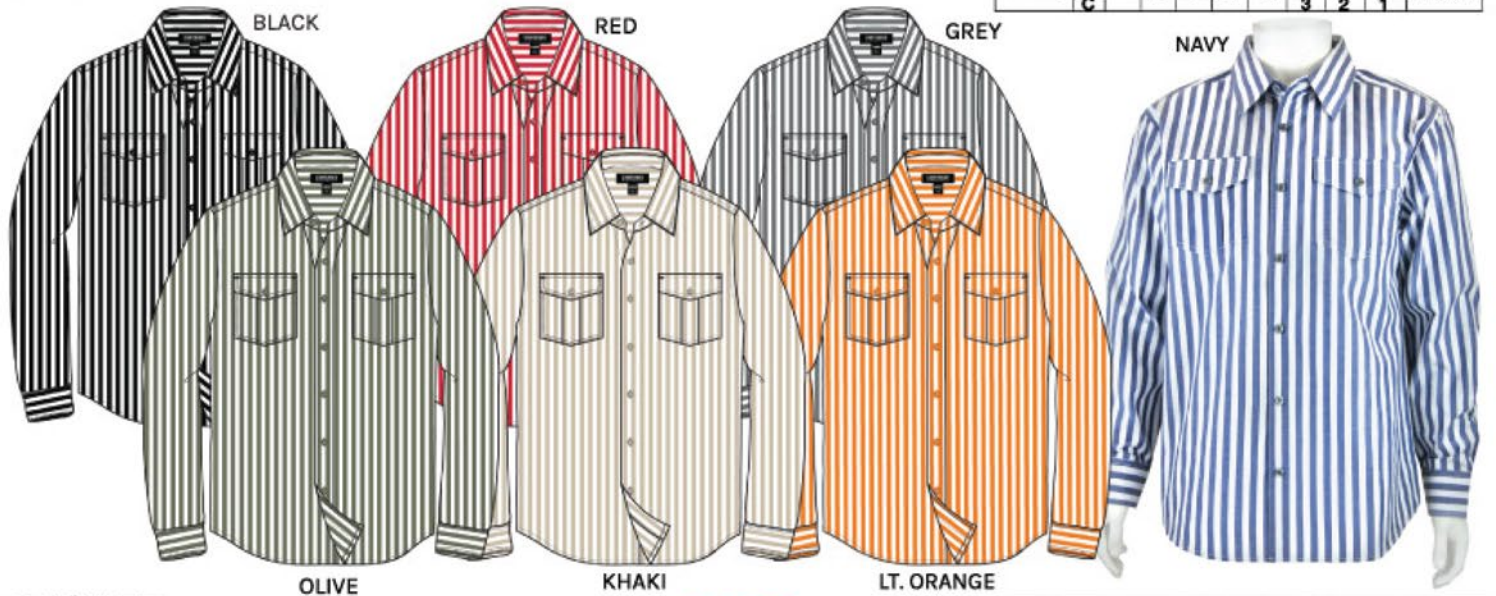

8AS212 YARN DYED STRIPED CVC WOVEN SHIRTS L/S $5.50

Scale	M	L	XL	2XL	3XL	4XL	5XL	6XL	Delivery
Packing	1	2	2	1	2				AT ONCE
	1	1	1	2	2	3	2	1