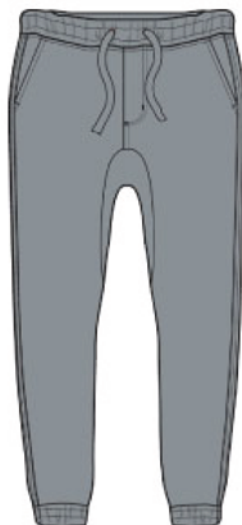

RED

BLACK

WHITE

1TP18 COMFORT FIT STRETCHED COTTON TWILL PANTS

\$9.50

Scale	29	30	32	34	36	38	40	42	44	Delivery
Packing	S	1	1	1	1	1	1	1	1	1
	W			1	1	1	1	1	1	1

BLACK

GREY

TIMBER

KHAKI

9JP11 NON STRETCH COTTON TWILL JOGGER PANTS

\$7.50

Scale	S	M	L	XL	2XL	Delivery
Packing	H	4	4	2	2	1
	A	2	4	4	2	1

RED CAMO

GREY

ABLANCHE

1TS31 TECH FLEECE SHORTS \$7.50

Scale	S	M	L	XL	2XL	3XL	Delivery
Packing	K	2	1	1	1	1	AT ONCE
	A	1	2	2	1		
	B		1	1	2	2	

WHITE

(BACK)

ROYAL

BLACK

SKY BLUE

H.CHARCOAL