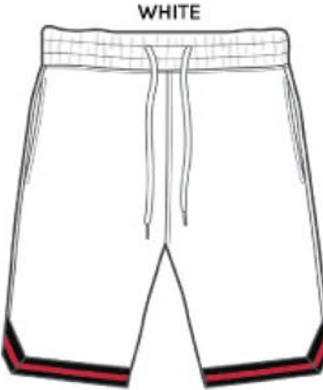

1TS31 TECH FLEECE SHORTS \$7.50

Scale	S	M	L	XL	2XL	3XL	Delivery
Packing	K	2	1	1	1	1	AT ONCE
	A	1	2	2	1		
	B		1	1	2	2	

WHITE

(BACK)

ROYAL

BLACK

SKY BLUE

H.CHARCOAL

RED

1TS66 TECH FLEECE BASKETBALL SHORT PANTS W/ BOTTOM RIB \$5.00

Scale	S	M	L	XL	2XL	3XL	4XL	5XL	6XL	Delivery
Packing	K	2	1	1	1	1				AT ONCE
	A	1	2	2	1	2				
	B		1	1	2		2	2	2	

BLACK

GREY

WHITE

YELLOW

ROYAL

SKY BLUE

RED

NAVY

ORANGE

CONTENDER

1TJ27S ZIP DOWN TECH FLEECE HOODIE & PANTS SET \$24.50

Scale	S	M	L	XL	2XL	3XL	Delivery
Packing	K	2	1	1	1	1	AT ONCE
	B	1	1	1	2	2	

BLACK