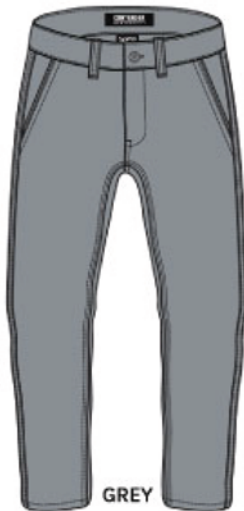

\$15.50

Scale	44	46	48	50	52	54	Delivery
Packing	T	2	3	3	2	1	1

OLD CITY CAMO

RED CAMO

(BACK)

9AP40 WASHED CARGO COTTON TWILL PANTS W/BELT

\$10.50

Scale	32	34	36	38	40	42	44	Delivery
Packing	W	1	1	1	1	1	1	1

RED

BLACK

WHITE

1TP18 COMFORT FIT STRETCHED COTTON TWILL PANTS

\$9.50

Scale	29	30	32	34	36	38	40	42	44	Delivery
Packing	S	1	1	1	1	1	1	1	1	1
	W			1	1	1	1	1	1	1

BLACK

GREY