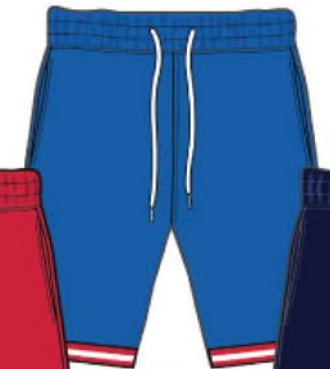

1TS31 TECH FLEECE SHORTS \$7.50

Scale	S	M	L	XL	2XL	3XL	Delivery
Packing	K	2	1	1	1	1	AT ONCE
	A	1	2	2	1		
	B		1	1	2	2	

WHITE

(BACK)

ROYAL

BLACK

SKY BLUE

H.CHARCOAL

RED

1TS66 TECH FLEECE BASKETBALL SHORT PANTS W/ BOTTOM RIB \$5.00

Scale	S	M	L	XL	2XL	3XL	4XL	5XL	6XL	Delivery
Packing	K	2	1	1	1	1				AT ONCE
	A	1	2	2	1	2				
	B		1	1	2		2	2	2	

BLACK

GREY

WHITE

YELLOW

ROYAL

SKY BLUE

RED

NAVY

ORANGE

CONTENDER

1TJ27S ZIP DOWN TECH FLEECE HOODIE & PANTS SET \$24.50

Scale	S	M	L	XL	2XL	3XL	Delivery
Packing	K	2	1	1	1	1	AT ONCE
	B	1	1	1	2	2	

BLACK